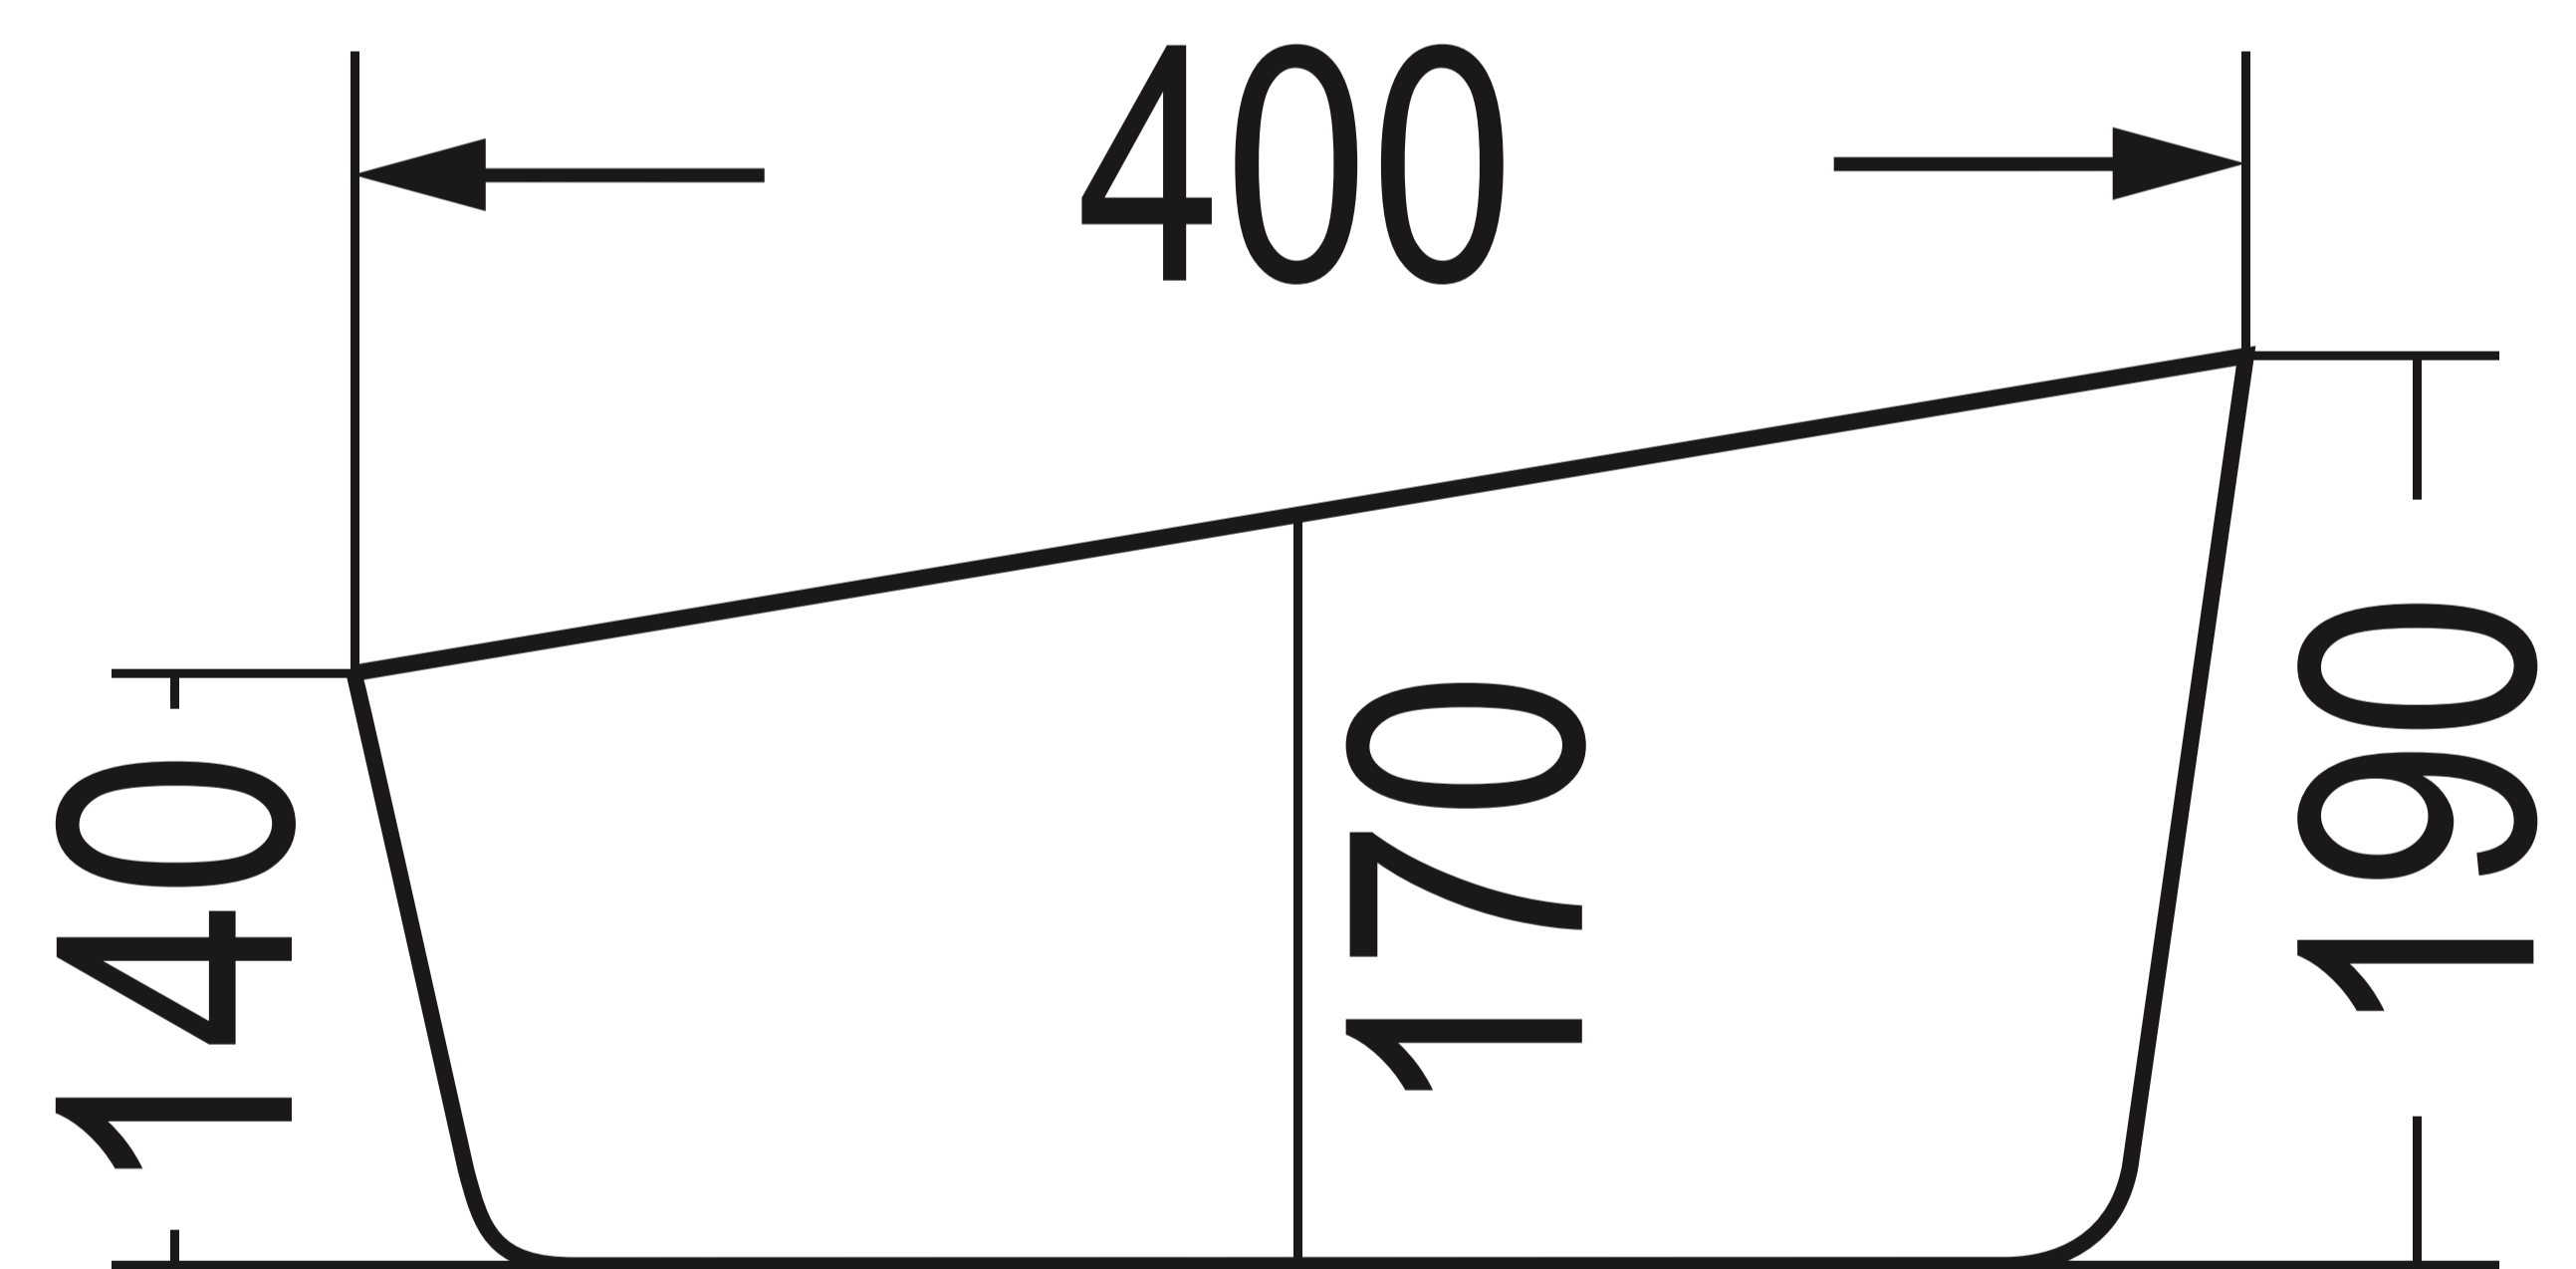

Cream Marble Basin - Solitaire

Product Code : 9035

Technical Drawing

All dimension are in **mm**