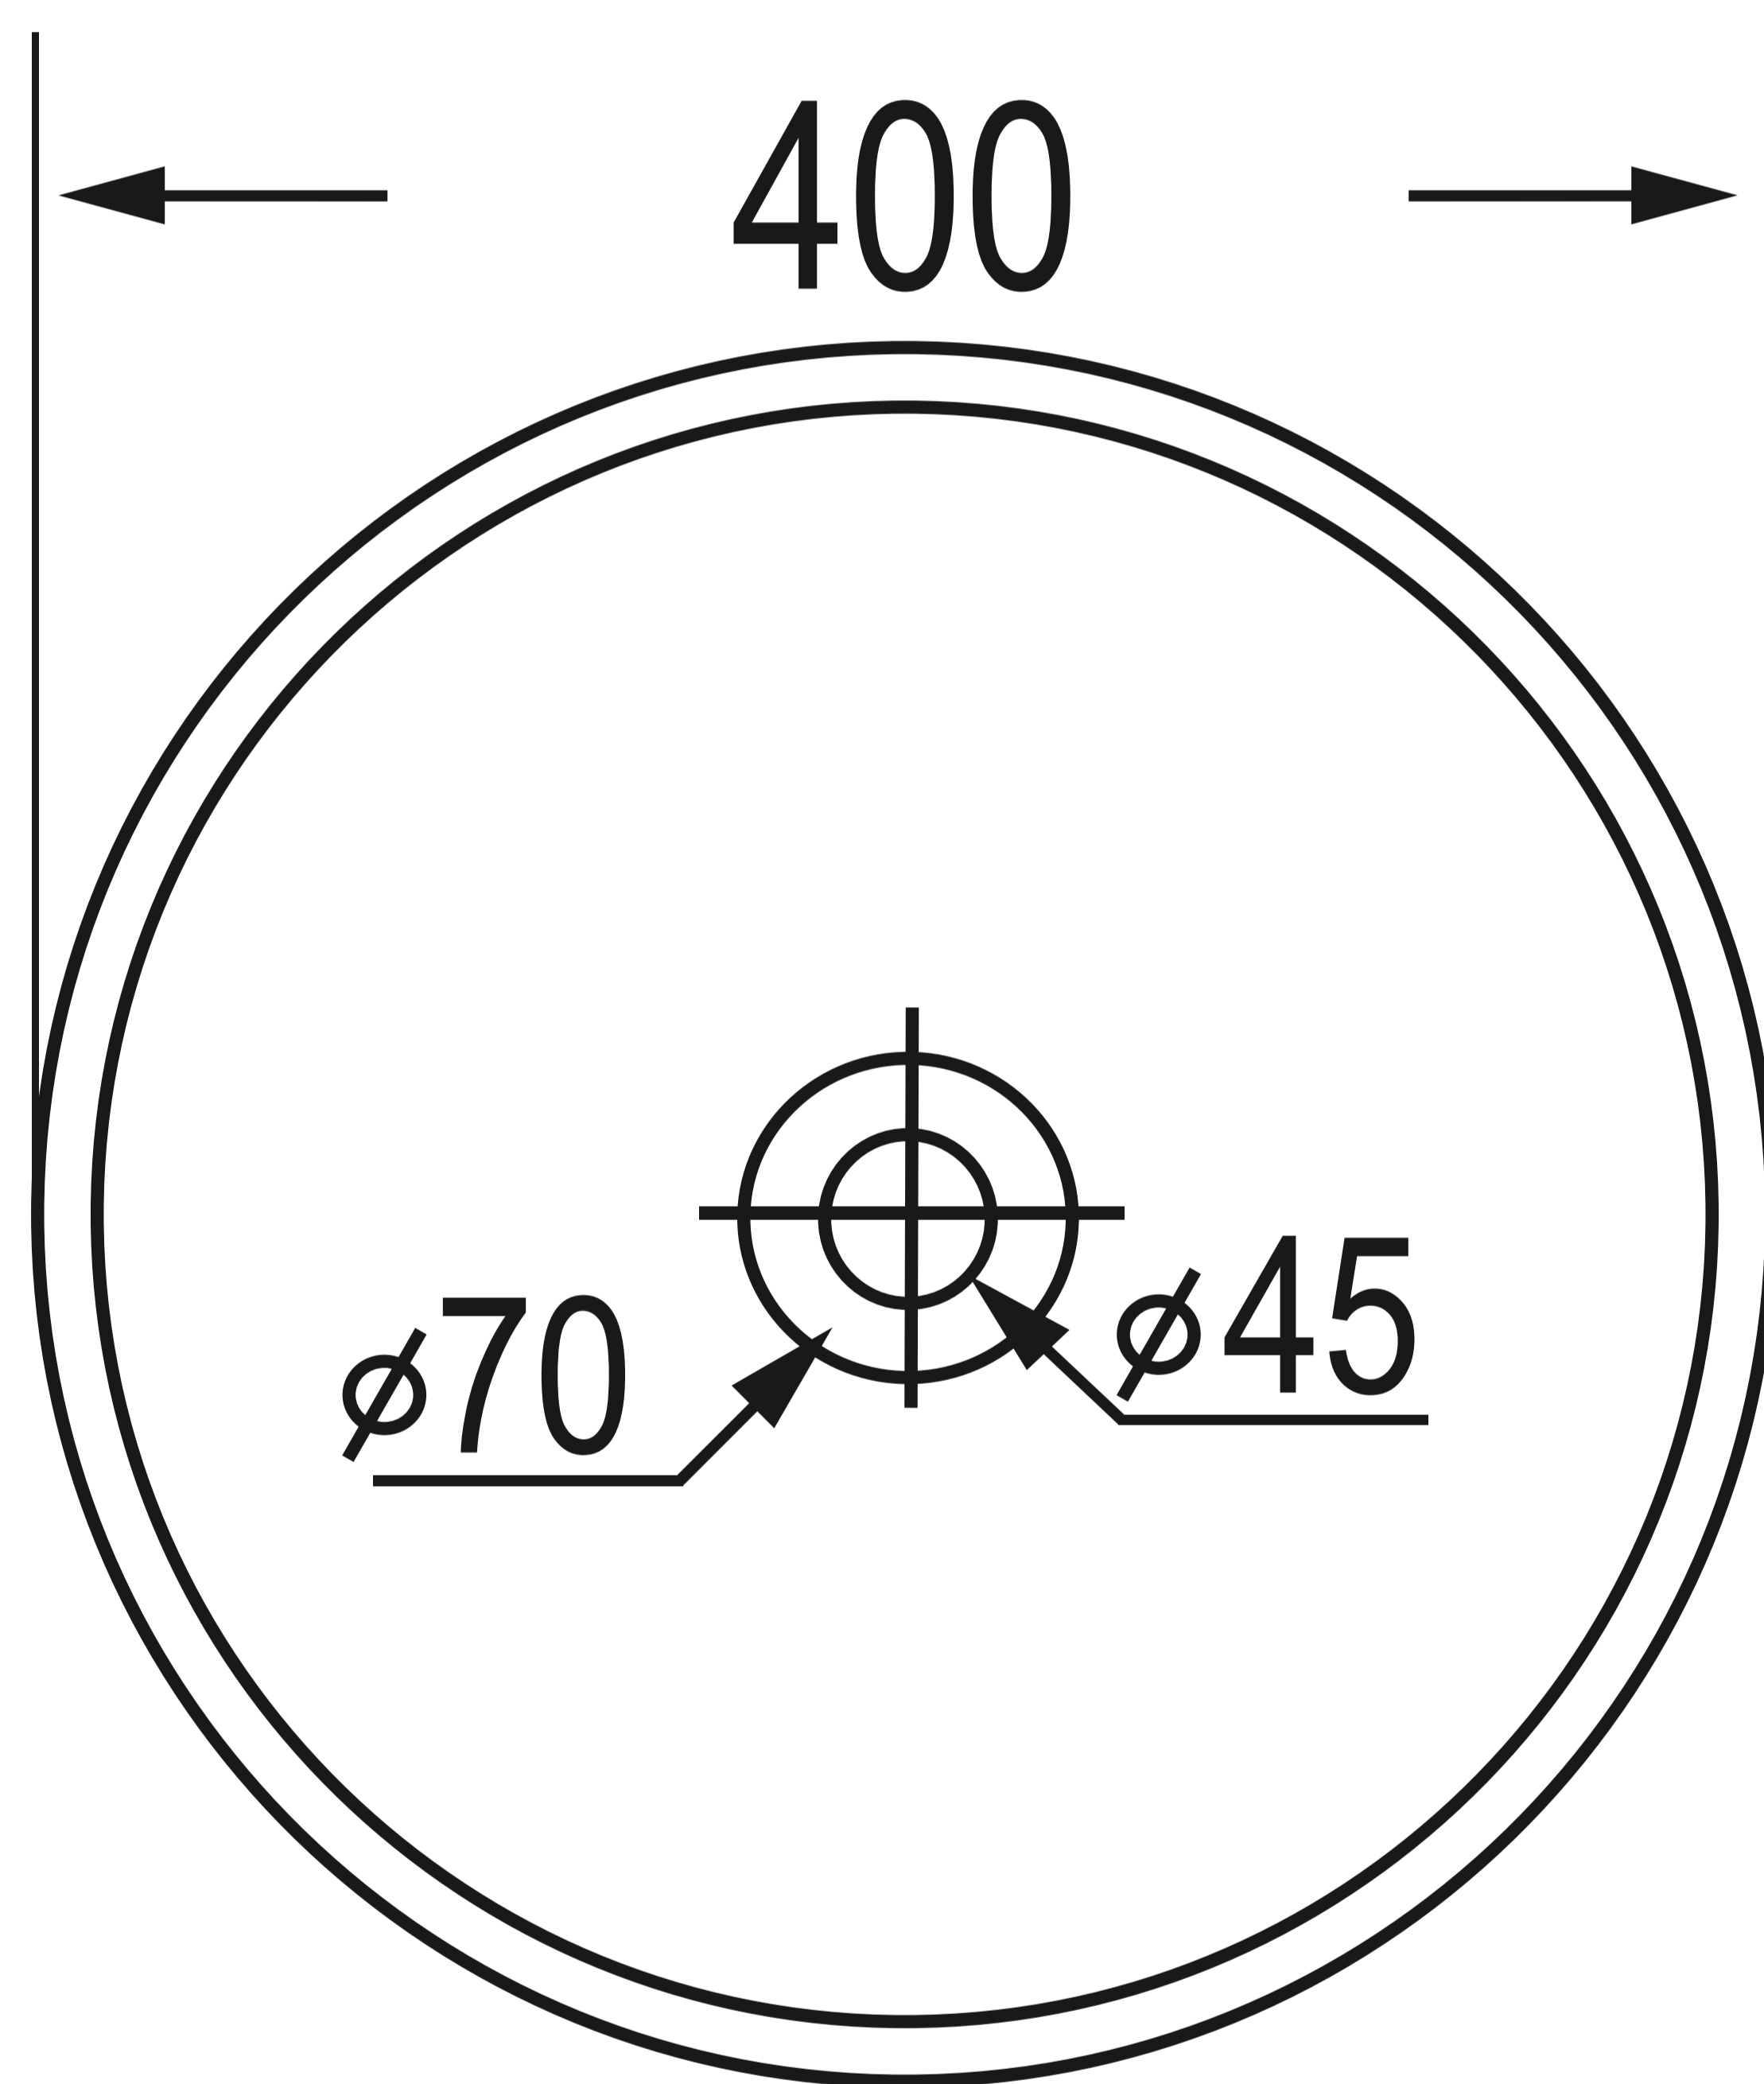

Cream Marble Basin - Solitaire

Product Code : 9035

Technical Drawing

All dimension are in **mm**